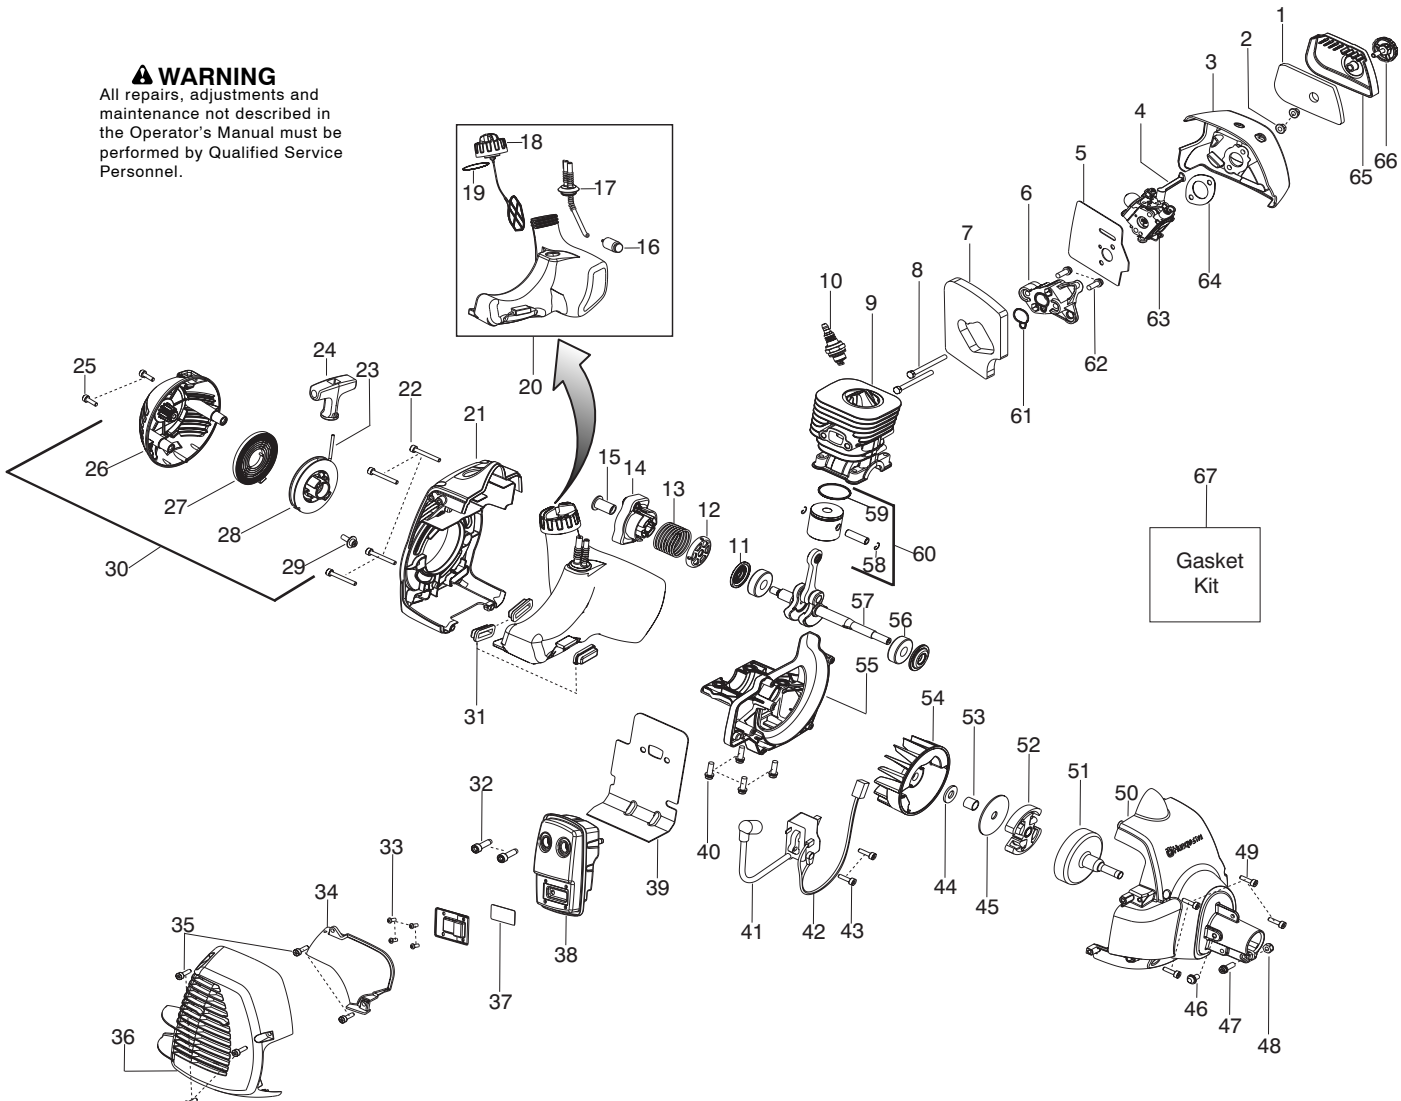

Parts List No. 545014388		Husqvarna® PARTS LIST	MODEL 125E (US/CAN)	
Date 9/11/08	Replaces 545014388 - 2/01/08		NOTE : Illustration may differ from actual model due to design changes.	Page: 2

⚠ WARNING
All repairs, adjustments and maintenance not described in the Operator's Manual must be performed by Qualified Service Personnel.

Ref.	Part No.	Description	Ref.	Part No.	Description	Ref.	Part No.	Description
1.	530150253	Filter	25.	530016426	Screw	48.	530015768	Locknut
2.	530016101	Nut-Carb. Screw	26.	545029603	Starter Hsg. w/eyelet	49.	530016456	Screw
3.	★★★★★	Air Box	27.	545029801	Kit-Starter Spring	50.	545017501	Assy-Fan Housing
4.	530057844	Lever-Choke	28.	545029701	Kit-Starter Pulley	51.	★★★★★	Assy-Clutch Drum
5.	545050402	Kit-Carb. Gasket (Incl. 7,61)	29.	530016468	Screw	52.	545050405	Kit-Clutch Assy.
6.	530035596	Adaptor-Carb.	30.	545106301	Assy-Starter Hsg.(Incl. 23,24,26,27,28,29)	53.	530057852	Spacer
7.	✓ 545081898	Kit-Gasket (foam)	31.	530059780	Isolator-Tank	54.	530039242	Flywheel
8.	530016400	Bolt	32.	530058982	Bolt-Muffler	55.	545054601	Crankcase
9.	545001001	Cylinder	33.	530015496	Screw	56.	545013401	Bearing
10.	952030201	Plug-Spark (RCJ-8Y)	34.	530150440	Shield-Heat	57.	545030001	Kit-Crankshaft
11.	545050403	Kit-Crankshaft seal	35.	530016449	Screw	58.	530015162	Retainer-Piston Pin
12.	530016475	Washer-Starter	36.	545104901	Guard-Muffler	59.	530019283	Ring-Piston
13.	545160301	Spring-Starter Cup	37.	545030501	Kit-Spark Arrestor (Incl. 33)	60.	545030301	Kit-Piston (Incl. 58,59)
14.	✓ 545102303	Assy-Starter Cup	38.	545057501	Assy-Muffler	61.	✓ 545081898	Kit-Gasket (adaptor seal)
15.	530059800	Coupling-Starter	39.	✓ 545081898	Kit-Gasket-Paper Met.	62.	530015897	Screw
16.	530095646	Assy-Fuel Filter	40.	530015897	Screw	63.	★★★★★	Kit-Carb. (Incl. 4,5)
17.	545081897	Kit-Fuel Line	41.	545046701	Module	64.	✓ 545081898	Kit-Gasket (air box)
18.	530150350	Assy-Cap w/ret.(Incl. 19)	42.	530039227	Assy-Leadwire	65.	530057846	Cover-Air Box
19.	✓ 545081898	Kit-Gasket O-ring - Fuel Cap	43.	530016456	Screw	66.	530059796	Assy-Knob
20.	545105105	Assy-Fuel Tank (Incl. 16,17,18,19)	44.	530016463	Washer	67.	✓ 545081898	Kit-Gasket (Incl. 5,7,11,19,39,61,64)
21.	530057851	Shroud-Rear	45.	530094189	Washer-Clutch	Not Shown		
22.	530016448	Screw	46.	530016469	Screw	530058709	Bulb-Purge	
23.	545029901	Kit-Rope	47.	530016470	Screw			
24.	530150318	Handle-Starter						

✓ = New Part Number For This IPL

★ = Refer to the Service Reference Indicated for more information.(Located at the END of the IPL)