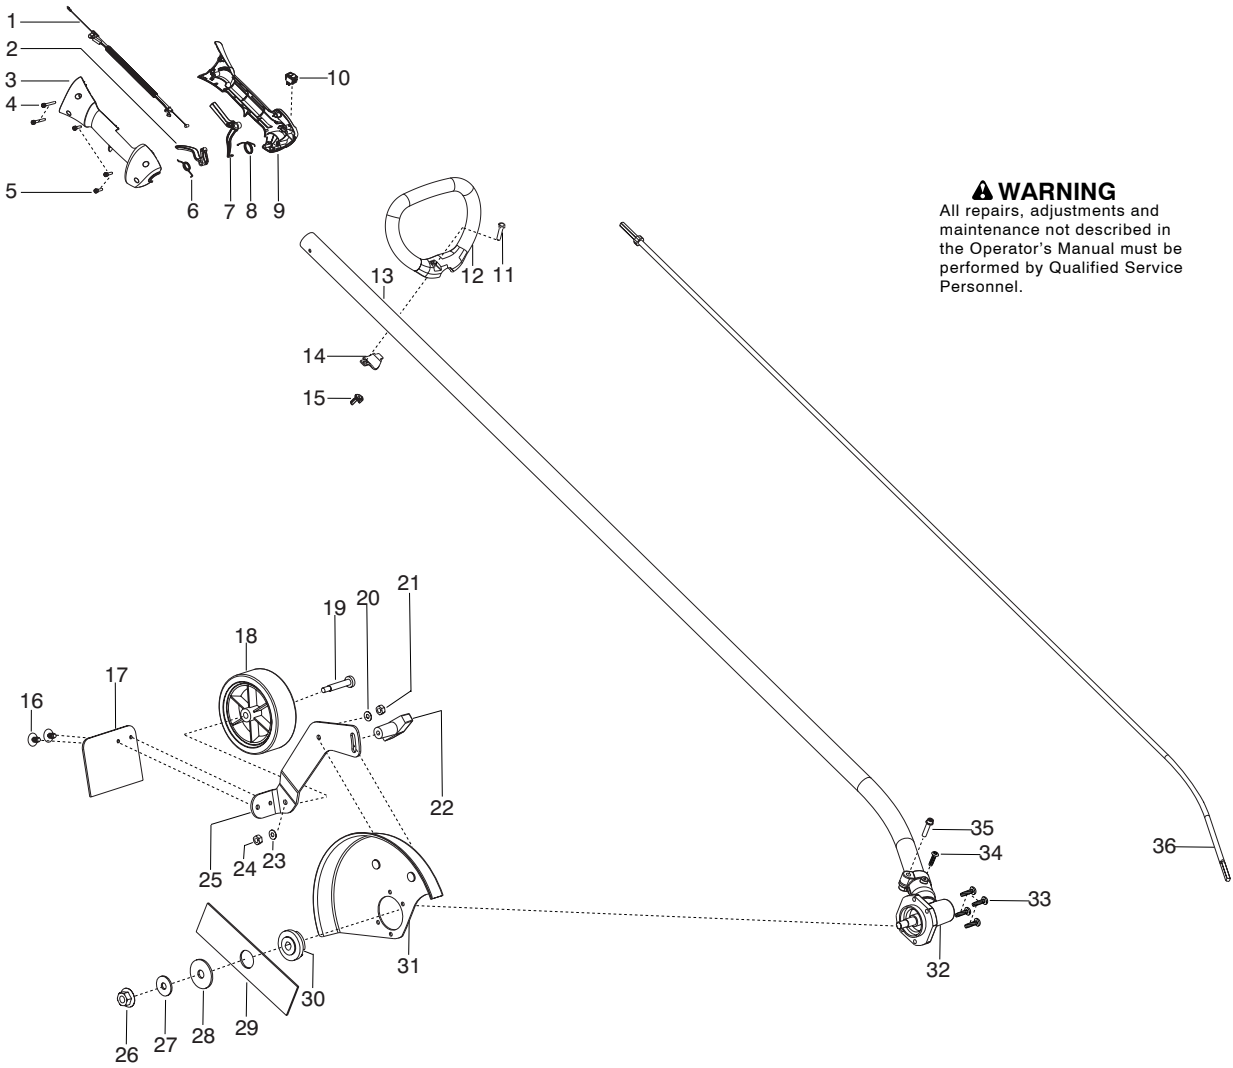

**⚠ WARNING**  
All repairs, adjustments and maintenance not described in the Operator's Manual must be performed by Qualified Service Personnel.

Ref.	Part No.	Description	Ref.	Part No.	Description
1.	★★★★★	Assy-Cable/Wire Harness	22.	530092059	Knob
2.	545066001	Trigger	23.	530092062	Washer
3.	545062001	Housing-Throttle (RH)	24.	530015515	Locknut
4.	530016448	Screw	25.	530053009	Bracket-Wheel Adjustment
5.	530016449	Screw	26.	530015793	Nut-Flange L.H.
6.	530016454	Spring-Trigger	27.	530016240	Washer-Belleville Spring
7.	530059804	Lockout-Throttle	28.	530015792	Washer-Flat
8.	545045601	Spring-Lockout	29.	530053007	Blade
9.	545067001	Housing-Throttle (LH)	30.	530054623	Dust Cup
10.	545030601	Kit-Switch	31.	545044101	Kit-Edger Guard (Incl. decal)
11.	530015820	Bolt	32.	545006005	Kit-Edger Gearbox (Incl. 30,33,34,35)
12.	545042201	Handle-Assist	33.	530016312	Screw
13.	545180808	Kit-Driveshaft Edger (Incl. decal)	34.	530015775	Screw (align)
14.	530059185	Clamp-Handle	35.	530016014	Screw
15.	530016152	Wingnut	36.	★★★★★	Flexshaft
16.	530053012	Fastener - Mud Flap	<b>Not Shown</b>		
17.	530071251	Kit-Mud Flap (Incl. 16)	545074501		Decal-Guard Warning
18.	530095125	Wheel - 4"			
19.	530015981	Bolt-Shoulder Axle			
20.	530092062	Washer			
21.	530015515	Locknut			

✓ = New Part Number For This IPL

★ = Refer to the Service Reference Indicated for more information.(Located at the END of the IPL)

<b>Parts List No.</b> 545014388		 <b>Husqvarna</b> ® PARTS LIST	<b>MODEL</b> 125E (US/CAN)
<b>Date</b> 9/11/08	<b>Replaces</b> 545014388 - 2/01/08		<b>NOTE</b> : Illustration may differ from actual model due to design changes.